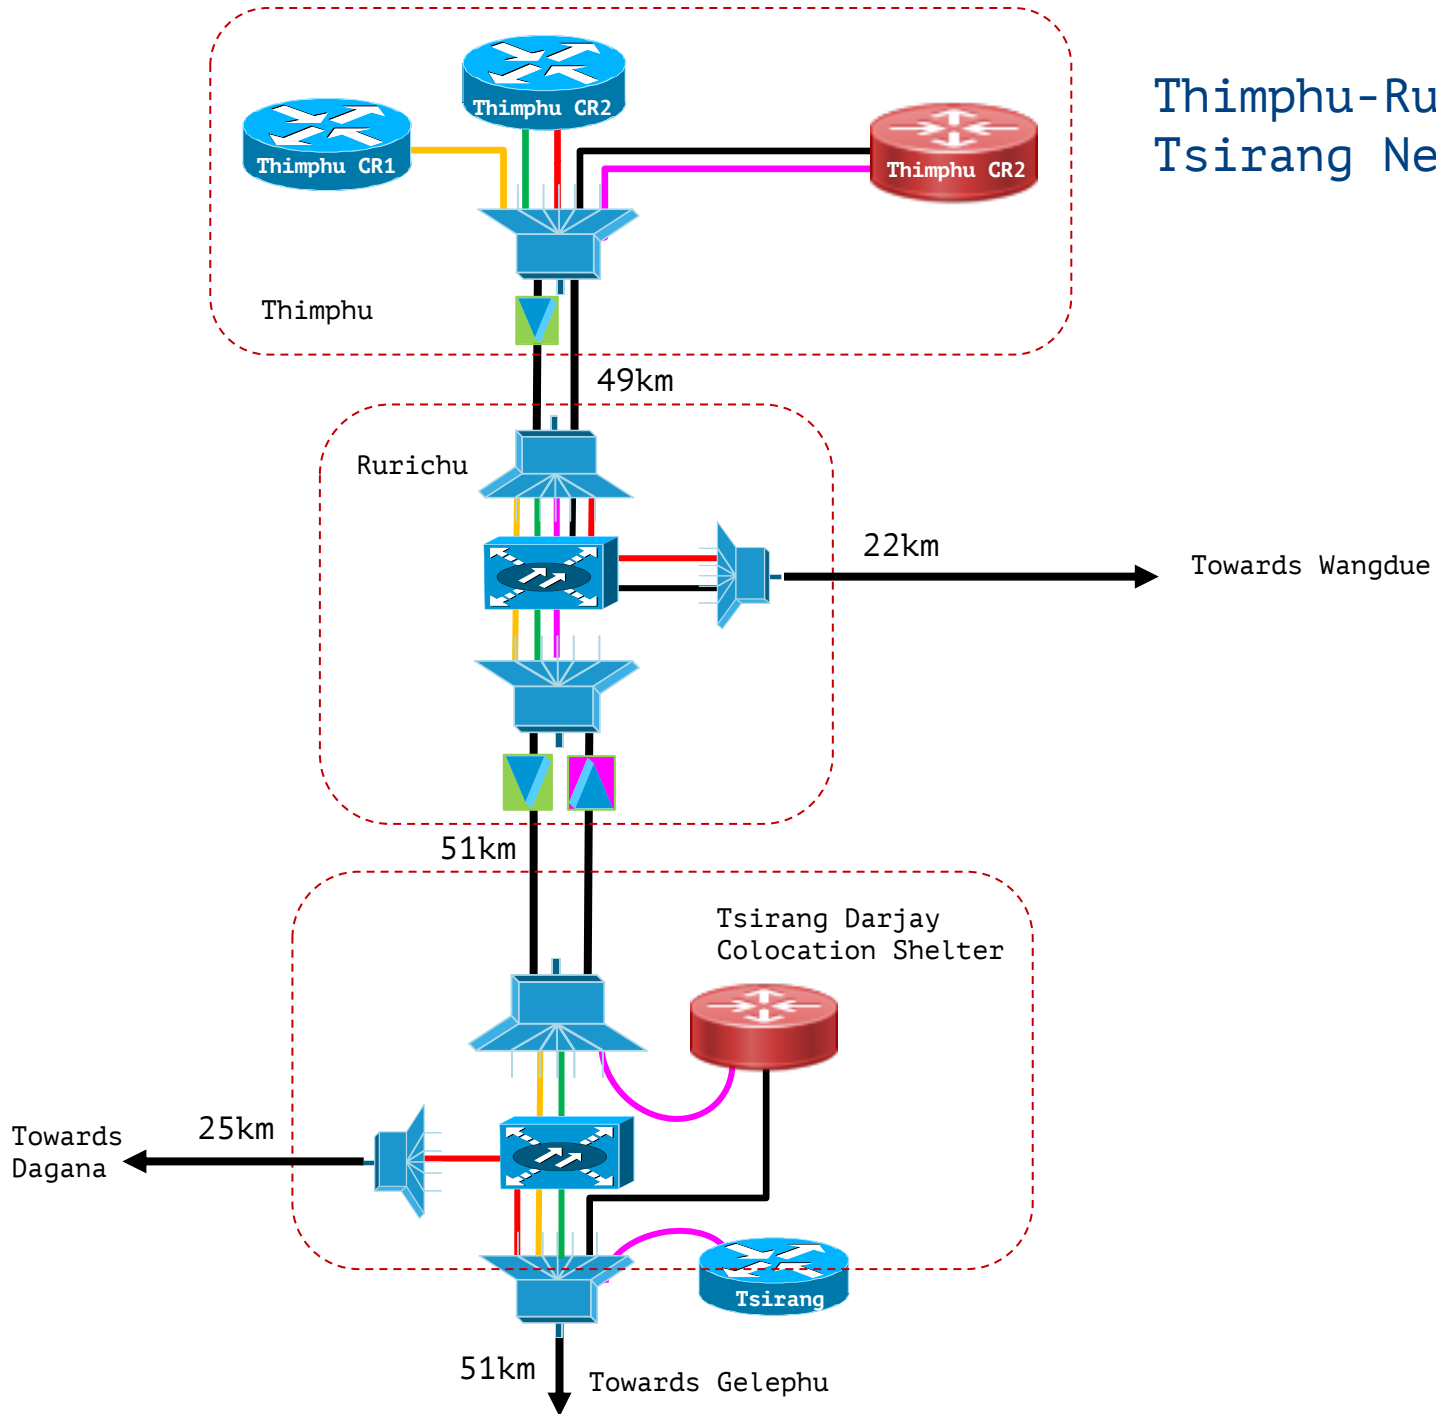

## Legend

DrukREN Routers – Juniper/Cisco

GovNET Routers – Cisco

DWDM – 40CH

Repeater – Juniper EX4600

EDFA (Inline Amplifier)

OPGW G.652D

ADSS G.652D

# Thimphu-Rurichu-Tsirang Network

# DrukREN – Layer 3

**NOTE:** GovNET Layer 3 connection will be deployed using DrukREN schematic