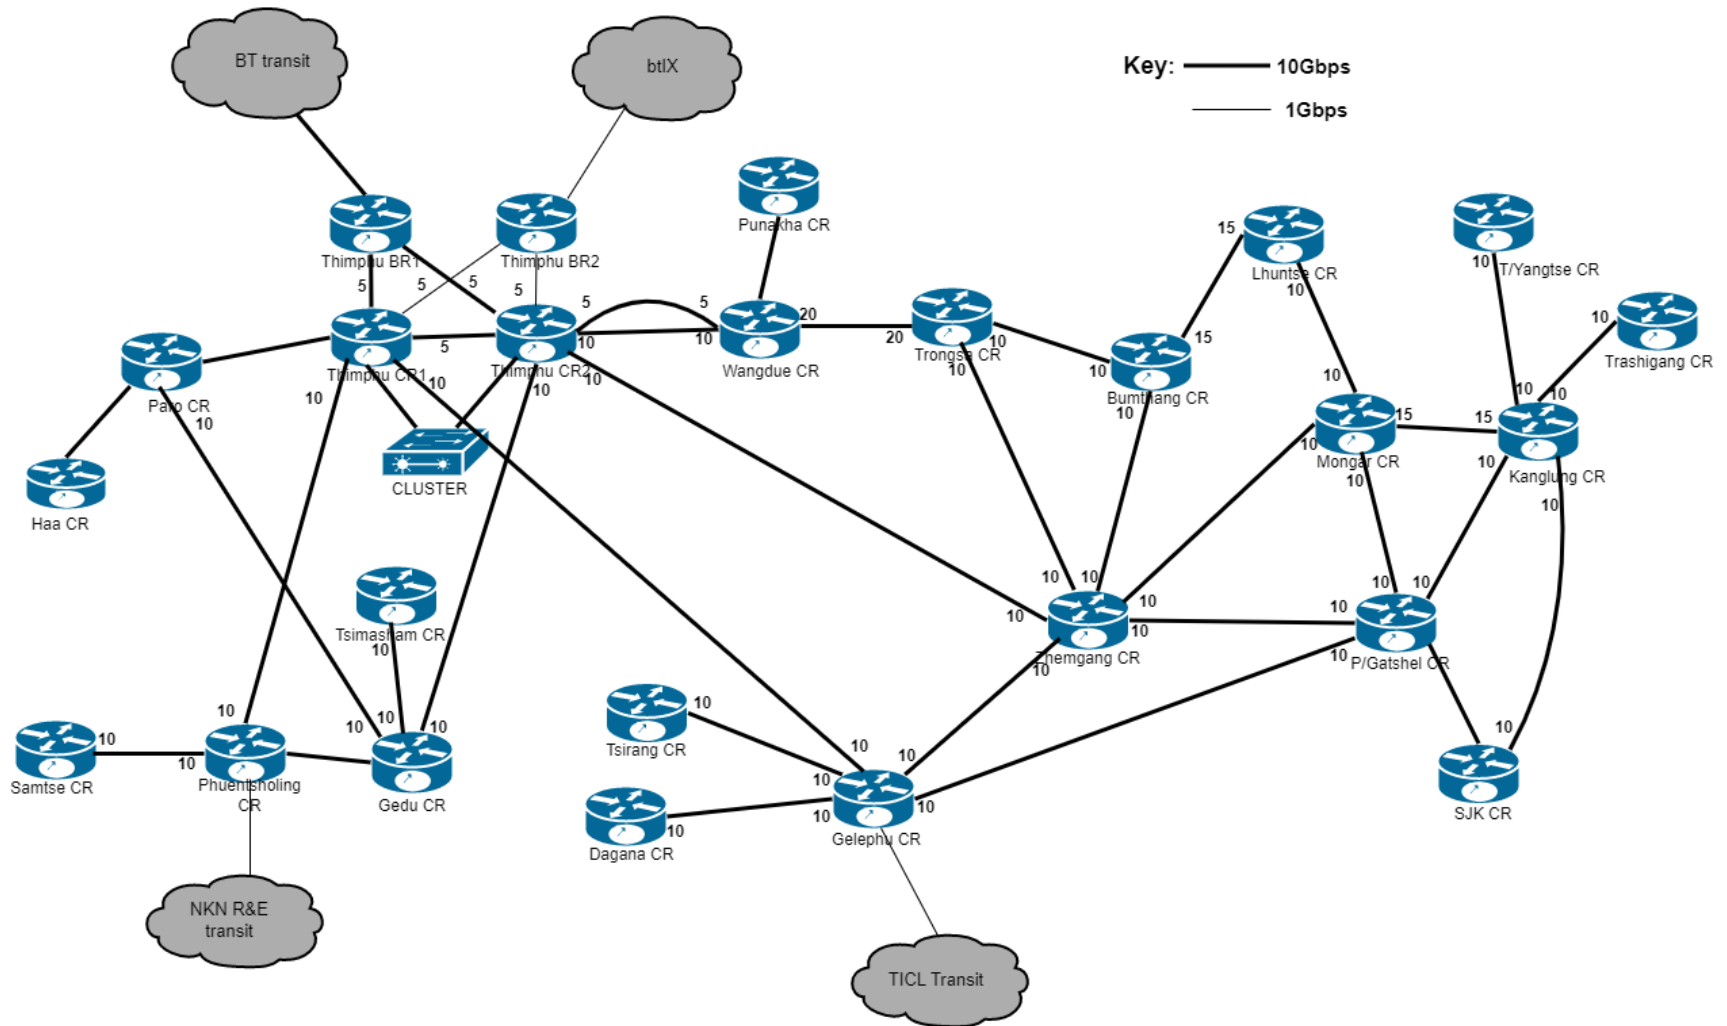

# Thimphu-Rurichu-Tsirang Network

# Tsirang-Gelephu-Zhemgang Network

# DrukREN – Layer 3

**NOTE:** GovNET Layer 3 connection will be deployed using DrukREN schematic